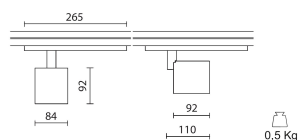

772-269BX-21 Perfetto Puro

37W LKM DALI 3000K

CRI90 30°

Design:

IP 20

Product Code	Color

772-269BX-21	Mat white

General specifications

Product type	Track lights
Mounting type	LKM 3-phase track DALI
Indoor/Outdoor light	Indoor
Description	Track light for LKM DALI 3-phase electrified tracks, specially developed for high efficiency COB LEDs. Optical devices for better visual comfort are available.
Applications	Museums , Shops , Showrooms , Retail

Lighting specifications

i Stated L.O.R. and delivered lumens values are related to standard beam angle versions

Lamp description	Led 4400lm 37W 3000K
Nominal lumens on thermal regime (lm)	3916
LOR	89
Delivered lumen (lm)	3916
System wattage (W)	35,7
Watt source (W)	37
Color temperature (K)	3000
CRI	CRI 90
Average lamp life (h)	L80B10 50.000

Physical specifications

Optic device	Mirror-metallized thermoplastic material

Electrical specifications

Driver availability	Included
Driver mounting	Integrated
Voltage (V)	220/240
Frequency (Hz)	50/60

Optical specifications

Light distribution	Symmetric
Emission	Direct
Orientation	It can rotate up to 355° around the vertical axis and pivot up to 90° upwards.
Light beam	30°

Weight and dimension

Length (mm)	92
Width (mm)	225
Diameter (mm)	84
Weight (Kg)	0.9

Power tolerance ± 5% - Luminous flux tolerance ± 5% - Measurement uncertainty ± 10% - Ta: 25°C